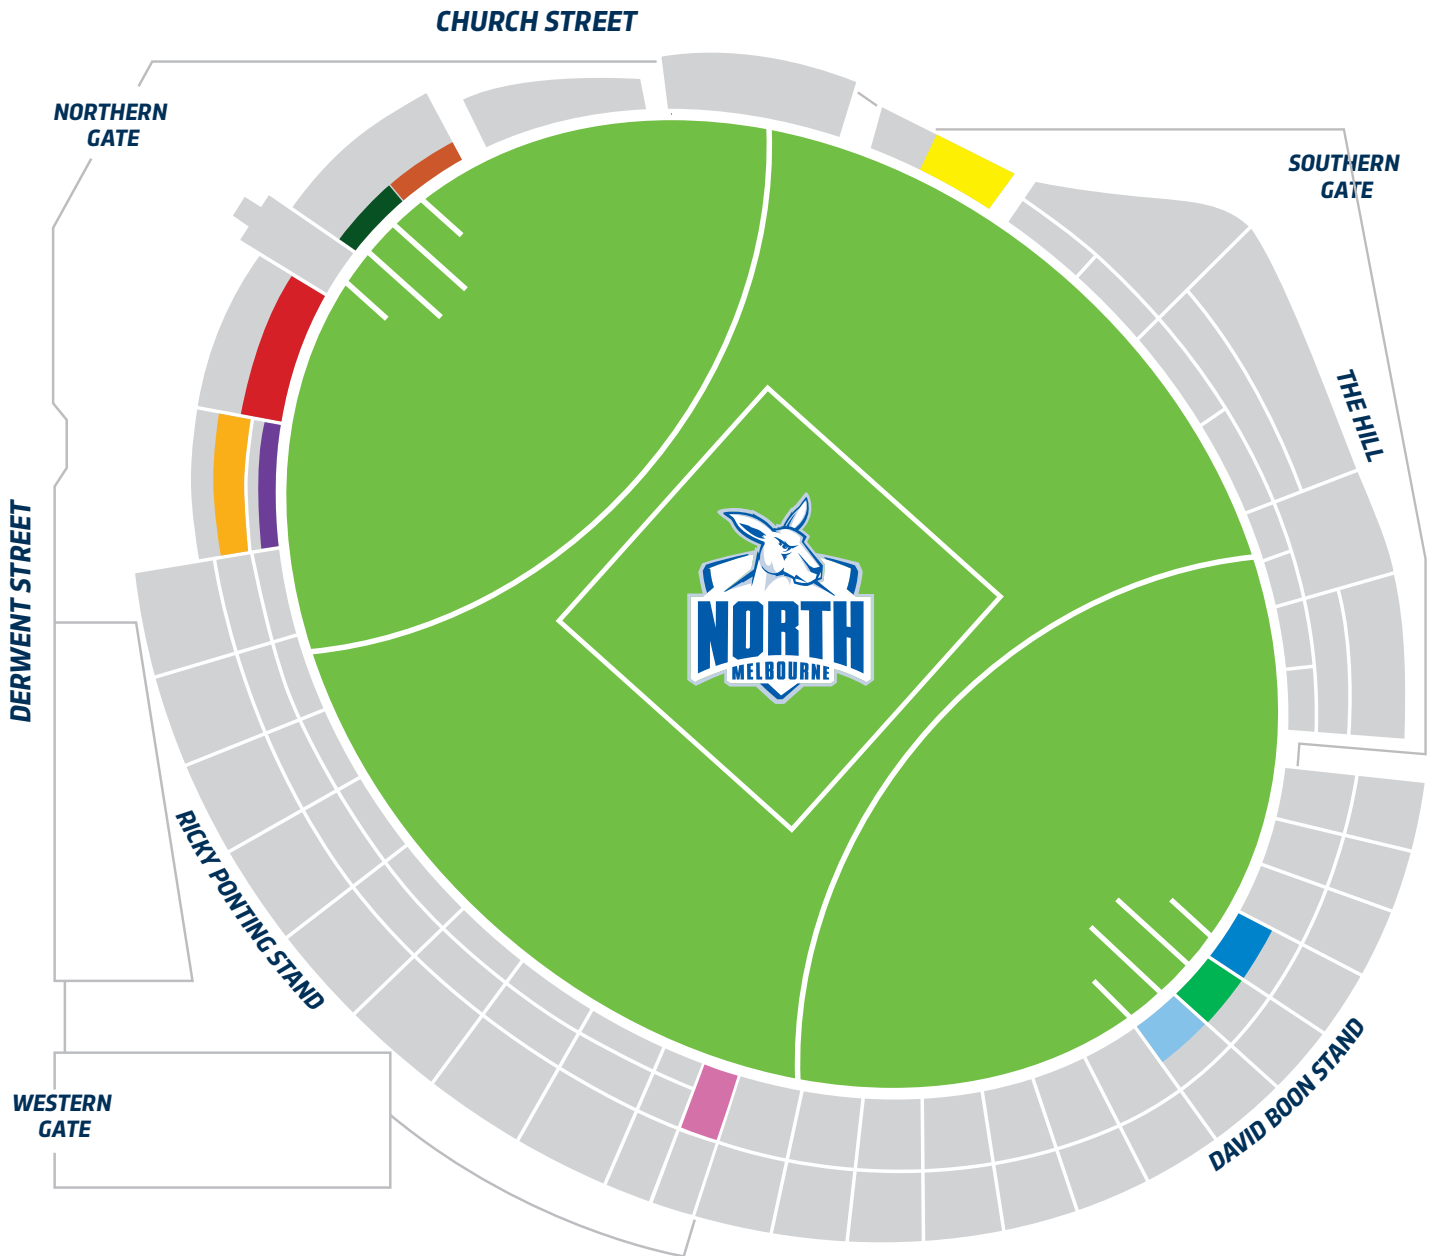

BLUNDSTONE ARENA

EVENTS SEATING MAP

- | | | |
|------------------------------|------------------------------|------------------------------|
| EXECUTIVE CLUB | THE LOCKER ROOM | KANGA LOUNGE |
| ROO BOX 1 (MUSEUM) | ROO BOX 2 (LIBRARY) | ROO BOX 3 (PIP BOON ROOM) |
| ROO BOX 4 (DAVID BOON STAND) | ROO BOX 5 (DAVID BOON STAND) | ROO BOX 6 (DAVID BOON STAND) |
| ROO BBQ LOUNGE | | |